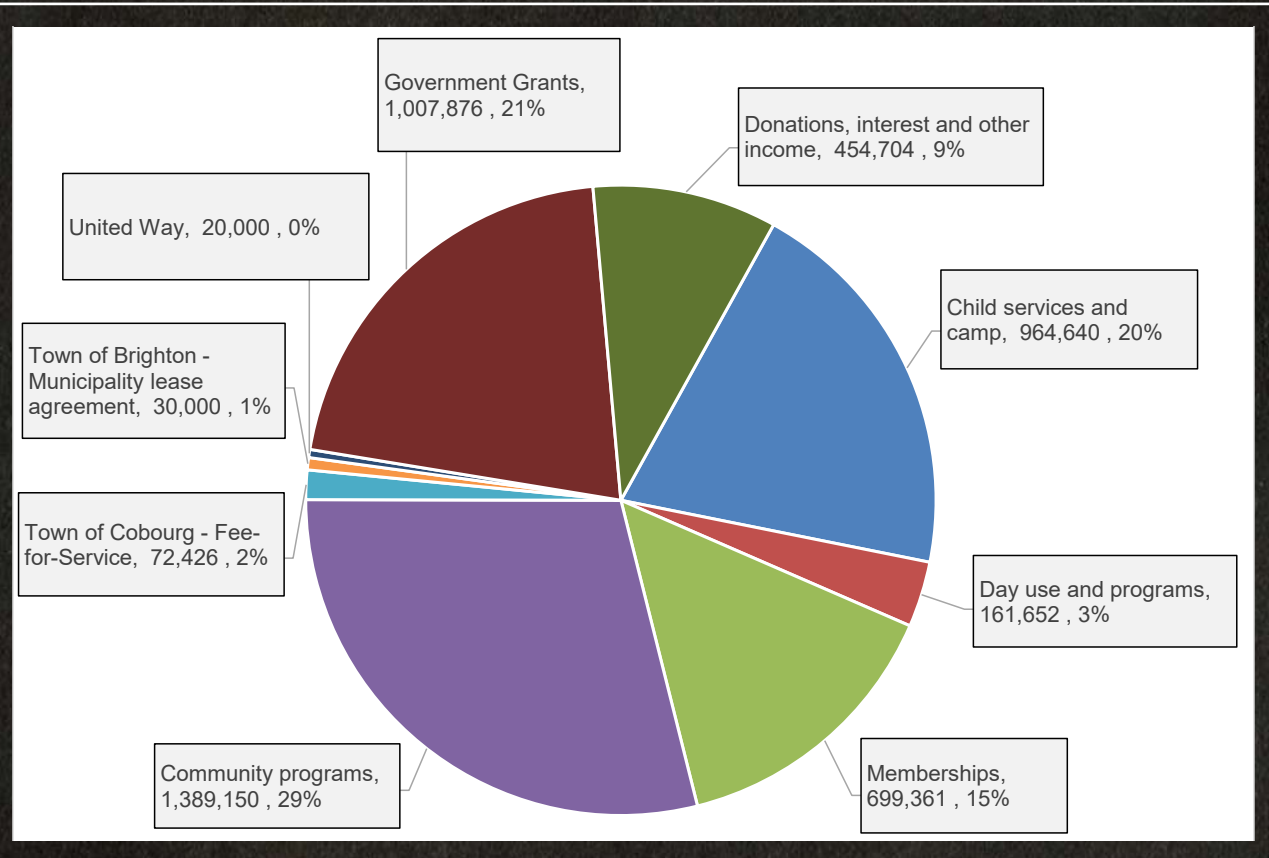

SOURCES OF REVENUE

FINANCIAL STATEMENTS

Statement of Operations for the year ended December 31, 2020

REVENUES	2020	2019
Child services and camp	$ 964,640	$ 1,826,858
Day use and programs	161,652	264,399
Memberships	699,361	1,647,545
Community programs	1,389,150	2,387,749
Town of Cobourg Fee-for-Service	72,426	210,514
Town of Brighton Municipal lease agreement	30,000	30,000
Government Grants - CEWS, TWSE, CERS	1,007,876	-
United Way	20,000	-
Donations, interest and other income	474,704	575,729
	$4,799,809	$6,942,794
EXPENSES		
Wages and benefits	$ 3,188,894	$ 4,751,575
Plant and facilities	378,389	523,318
General administration	458,685	480,415
Supplies	201,986	426,200
Advertising and promotion	45,684	67,468
Association dues and fees	47,909	109,926
Total expenditures before amortization	$4,321,547	$6,358,902
Gross Contribution before amortization expense	478,262	583,892
Amortization of capital assets	398,084	575,408
Net Contribution	$80,178	$8,484

ASSETS	2020	2019
Current		
Cash	$ 642,694	$ 265,081
Investments	620,240	586,251
Accounts receivable	378,048	169,532
Prepaid expenses	95,248	67,135
	$1,736,230	$1,087,999
Capital Assets (net book value)	4,511,414	4,597,825
	$6,247,644	$5,685,824
LIABILITIES		
Current		
Accounts payable	$ 441,394	$ 347,864
Unearned revenue	840,053	324,957
Current portion of capital leases	71,645	72,887
	$1,353,092	$745,708
Long Term		
Capital Lease Obligation	$ 66,165	$ 36,111
Deferred contributions - Land	312,000	312,000
Deferred capital contributions	1,674,886	1,830,682
	$2,053,051	$2,178,793
Total Liabilities	$3,406,143	$2,924,501
NET ASSETS		
Surplus and Reserves		
Fund balance beginning of year	2,761,323	2,752,839
Restricted Capital Contribution	-	-
Excess of revenues over expenses	80,178	8,484
	$2,841,501	$2,761,323
	$6,247,644	$5,685,824

This financial information has been taken from the audited statements reported on by BDO Canada LLP. Complete financial statements are available at www.ymcanrt.org